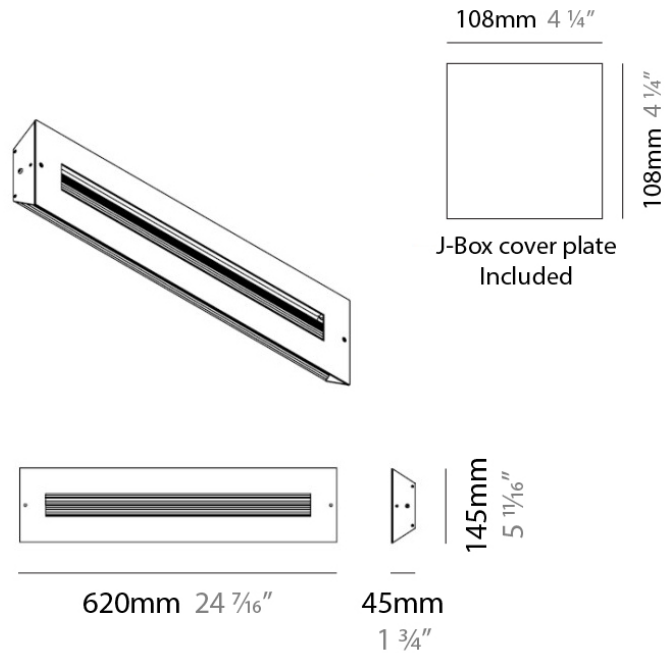

D93014

PROJECT	
TYPE	
NOTES	
QUANTITY	
DATE	

GENERAL

Series: Finestra
 Brand: Milan
 Division: Design
 Mounting Type: Surface
 Mounting Location: Wall
 Subcategory: Ambient

PHYSICAL

Shape: Rectangle
 Length (mm): 620
 Length (in): 24 7/16
 Height (mm): 145
 Height (in): 5 11/16
 Extension (mm): 45
 Extension (in): 1 3/4
 Light Distribution: Direct / Indirect
 Weight (kg): 2.04
 Weight (lbs): 4.5
 Diffuser: White Opal Glass
 Fixture Finish: SST
 Fixture Material: Metal

LED

OPTICAL

RATINGS AND CERTIFICATIONS

Certified By: CSA Certified to UL and CSA Standards
 IP rating: IP20

D93019

PROJECT
TYPE
NOTES
QUANTITY
DATE

GENERAL

Series: Finestra
 Brand: Milan
 Division: Design
 Mounting Type: Surface
 Mounting Location: Wall
 Subcategory: Ambient

PHYSICAL

Shape: Rectangle
 Length (mm): 254
 Length (in): 10
 Width (mm): 150
 Width (in): 6
 Height (mm): 145
 Height (in): 5 ¹¹/₁₆
 Extension (mm): 45
 Extension (in): 1 ³/₄
 Weight (kg): 1.23
 Weight (lbs): 2.7
 Fixture Material: Metal

Series: Finestra
 Brand: Milan
 Division: Design
 Mounting Type: Surface
 Mounting Location: Wall
 Subcategory: Ambient

PHYSICAL

Shape: Rectangle
 Length (mm): 620
 Length (in): 24 7/16
 Height (mm): 145
 Height (in): 5 11/16
 Extension (mm): 45
 Extension (in): 1 3/4
 Light Distribution: Direct / Indirect
 Weight (kg): 1.8
 Weight (lbs): 4
 Fixture Finish: WHI
 Fixture Material: Metal